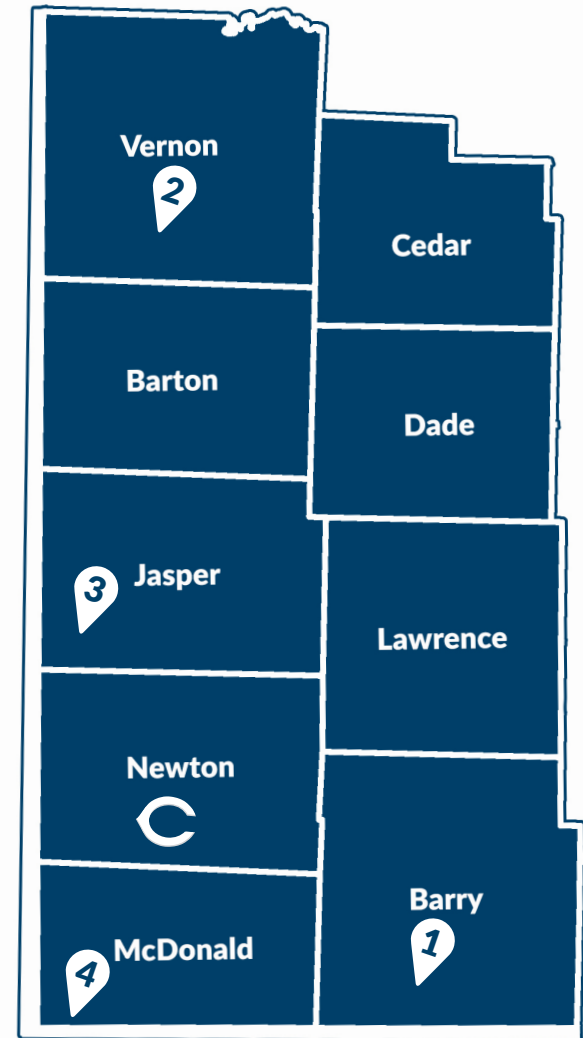

CROWDER COLLEGE

EST. 1963

Since 1963, we're proud to have served thousands of graduates over our nine-county service area and beyond!

C Neosho (Main Campus)

1 | Cassville

2 | Nevada

3 | Webb City

4 | McDonald County