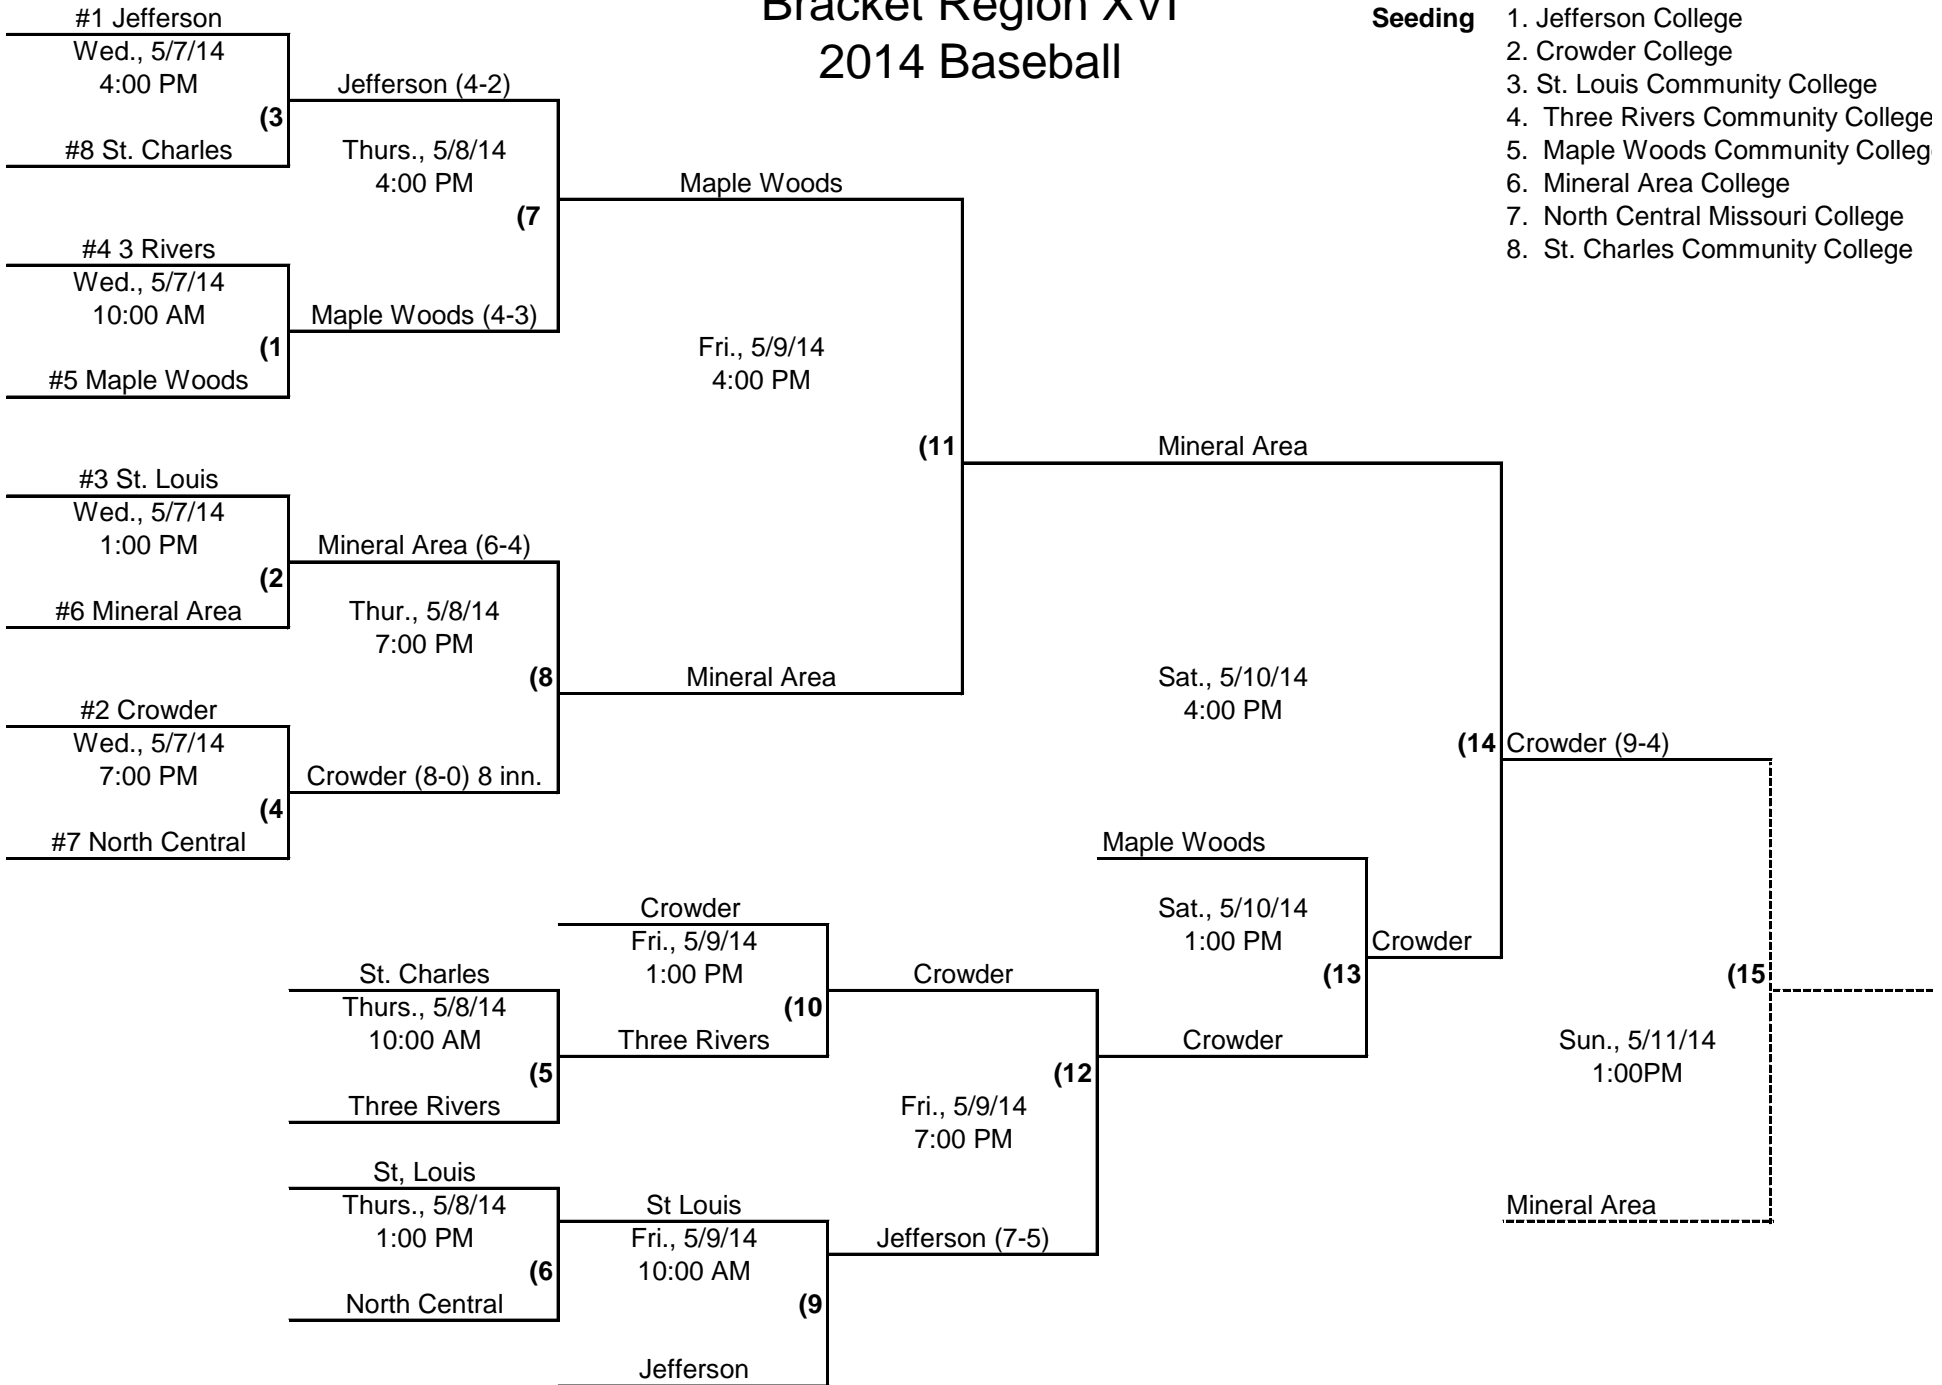

# Bracket Region XVI 2014 Baseball

- Seeding**
1. Jefferson College
  2. Crowder College
  3. St. Louis Community College
  4. Three Rivers Community College
  5. Maple Woods Community Colleg
  6. Mineral Area College
  7. North Central Missouri College
  8. St. Charles Community College

Bracket Region XVI  
2014 Baseball

!

e