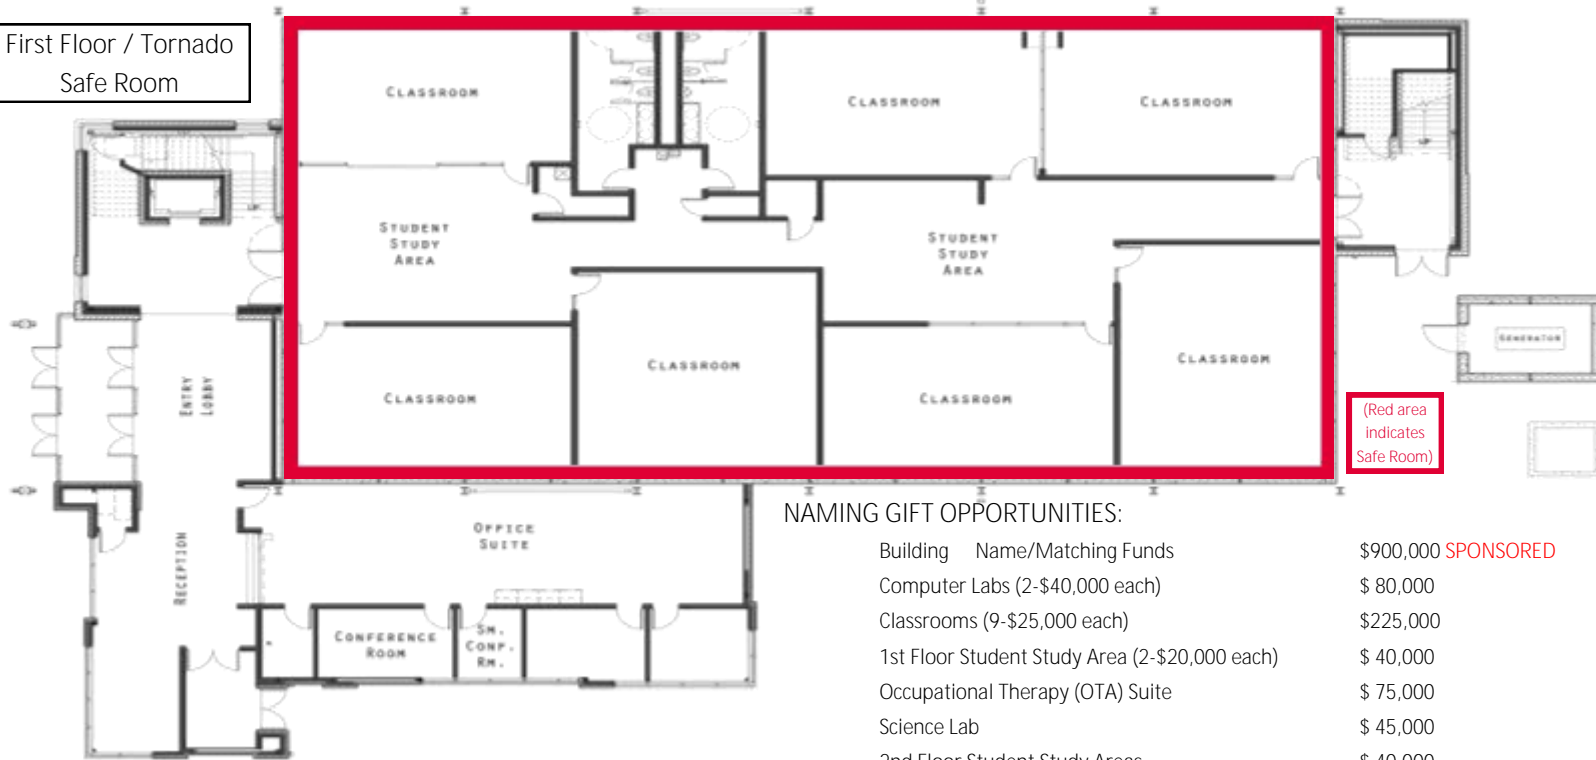

First Floor / Tornado  
Safe Room

(Red area  
indicates  
Safe Room)

NAMING GIFT OPPORTUNITIES:

Building	Name/Matching Funds	\$900,000 SPONSORED
Computer Labs	(2-\$40,000 each)	\$ 80,000
Classrooms	(9-\$25,000 each)	\$225,000
1st Floor Student Study Area	(2-\$20,000 each)	\$ 40,000
Occupational Therapy (OTA) Suite		\$ 75,000
Science Lab		\$ 45,000
2nd Floor Student Study Areas		\$ 40,000
Entry/Lobby		\$ 15,000
Reception		\$ 5,000
Small Conference Room		\$ 15,000
Conference Room		\$ 15,000
Office Suite		\$ 20,000
LEED Certified Sponsorship		\$ 25,000